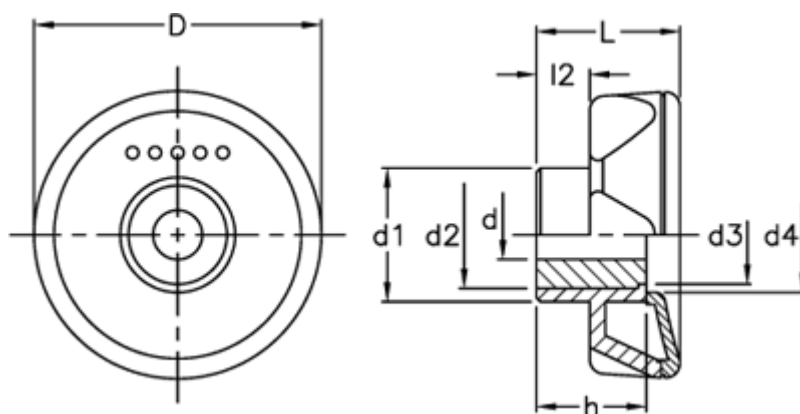

Data Sheet

Article number: 23052204165
Description: E+G Lobe knob
ELK.56-FP A10-C5, light-blue cap

Measures

D	= 56	l2 = 11
d1	= 26.5	
d2	= 22	
d3	= 20.5	
d4	= 23	
d H7	= 10	
h	= 22	
L	= 29	